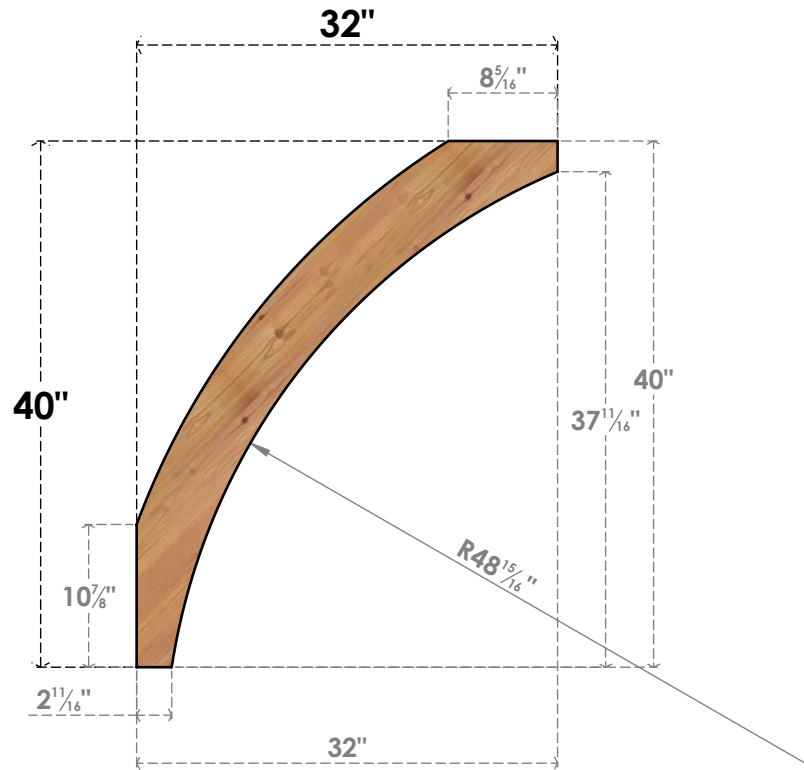

# BRC04X32X40THR00SWR

3 1/2"W X 32"D X 40"H THORTON SMOOTH BRACE, WESTERN RED CEDAR

**SIDE**

**FRONT**

EKENA MILLWORK  
 2300 WEST MAIN ST.  
 CLARKSVILLE, TX 75426  
 TOLL FREE: 866-607-0453  
 WWW.EKENAMILLWORK.COM