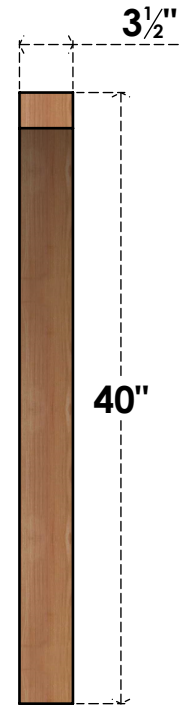

# BRC04X32X40THR00SWR

3 1/2"W X 32"D X 40"H THORTON SMOOTH BRACE, WESTERN RED CEDAR

**SIDE**

**FRONT**

EKENA MILLWORK  
 2300 WEST MAIN ST.  
 CLARKSVILLE, TX 75426  
 TOLL FREE: 866-607-0453  
 WWW.EKENAMILLWORK.COM

**NOTES**

1. INSTALLATION TO BE COMPLETED IN ACCORDANCE WITH MANUFACTURER'S SPECIFICATIONS.
2. DRAWING MAY NOT BE TO SCALE
3. THIS DRAWING IS INTENDED FOR DESIGN AND PLANNING PURPOSES ONLY.
4. ALL INFORMATION CONTAINED HEREIN WAS CURRENT AT THE TIME OF DEVELOPMENT BUT MUST BE REVIEWED AND APPROVED BY THE PRODUCT MANUFACTURER TO BE CONSIDERED ACCURATE.
5. PRODUCTS ARE NOT KILN DRIED. THIS ITEM IS UNIQUE AND WILL CONTAIN THE NATURAL VARIATIONS THAT THE WOOD SPECIES OFFERS. THIS MAY RESULT IN VARIATIONS UP TO 1/4"